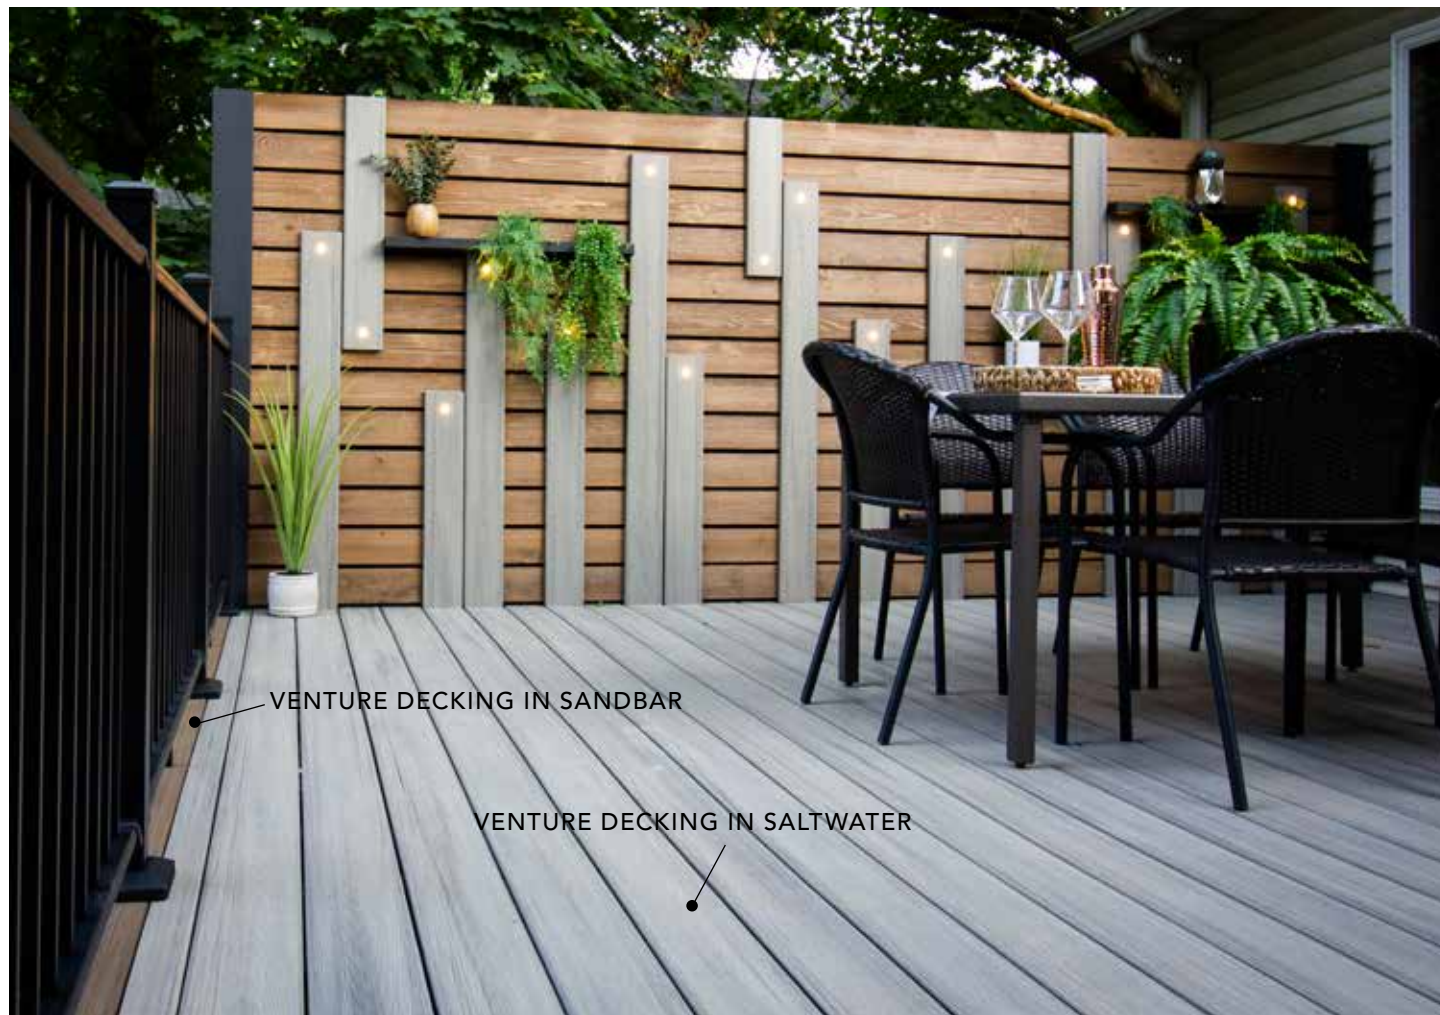

VENTURE DECKING IN SANDBAR

VENTURE DECKING IN SALTWATER