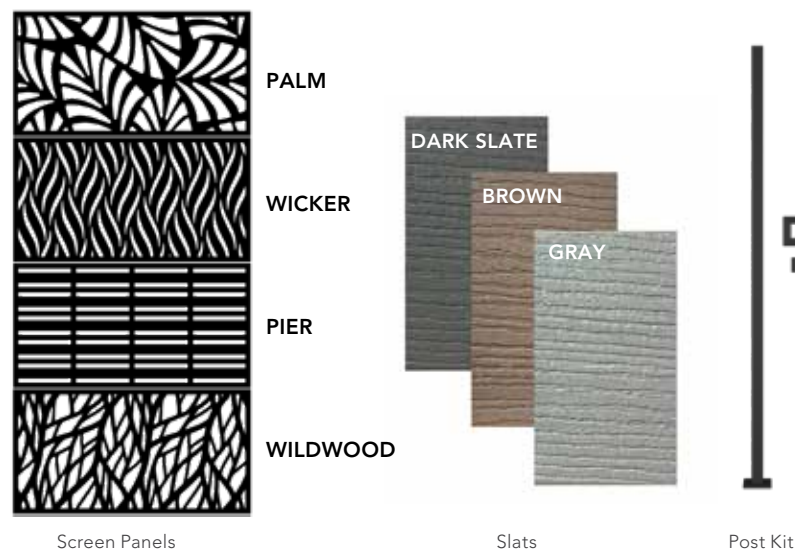

INFILL OPTIONS

- Privacy Screen Panels in 4 on-trend styles
- 3 colors of double-sided Privacy Screen Slats

POSTS

- 2½" Flange-mounted Post Kit (76" tall)

RAILING SYSTEMS

Choose from composite or aluminum.