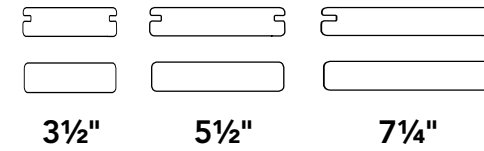

RESIDENTIAL CLADDING

Deckorators® Surestone™ Technology decking can also be used as exterior cladding. Lightweight yet unbeatably strong, it's an optimal choice for your home exterior. Whether you wish to use Voyage, Vault or Picture Frame Board, each offers unmatched durability and low thermal movement.

- Approved for 3½", 5" and 7¼" widths
- Furring strips placed 24" on center
- Compatible with face screws, Pro Plugs® or Stowaway™ Hidden Fasteners