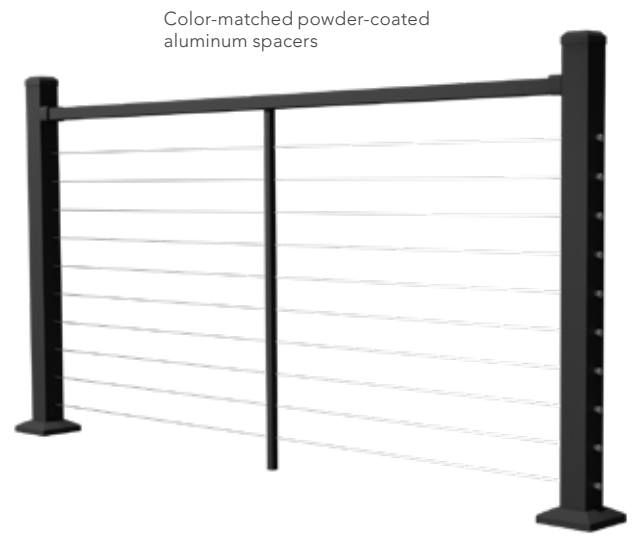

Top Rail Profile

Bottom Rail Profile

Two-piece brackets for Contemporary Rail and Contemporary Cable Rail

Contemporary Stair Rail Swivel Bracket can be re-assembled to be a multi-angle line rail bracket

COMPOSITE RAILING

Top Rail

Bottom Rail

Composite railing offers:

- Pre-routed top and bottom rails with aluminum or composite balusters
- Balusters options: round black aluminum, round white aluminum or square white composite
- Available in 6' and 8' on-center lengths
- 36" and 42" rail heights available
- 4x4 post sleeve kits sold separately
- 6' and 8' stair rail kits available
- 22½- and 45-degree angle brackets available

Baluster Options

CONTEMPORARY CABLE RAIL

Color-matched powder-coated aluminum spacers

- Top rail kit available in 6' and 8' on-center lengths
- Pre-drilled line, corner and end posts
- Color-matched powder-coated aluminum spacers
- 316 Stainless steel cable available in various lengths varying from 5' to 50'
- Rail, post and cable kits sold individually
- 6' and 8' stair kits available