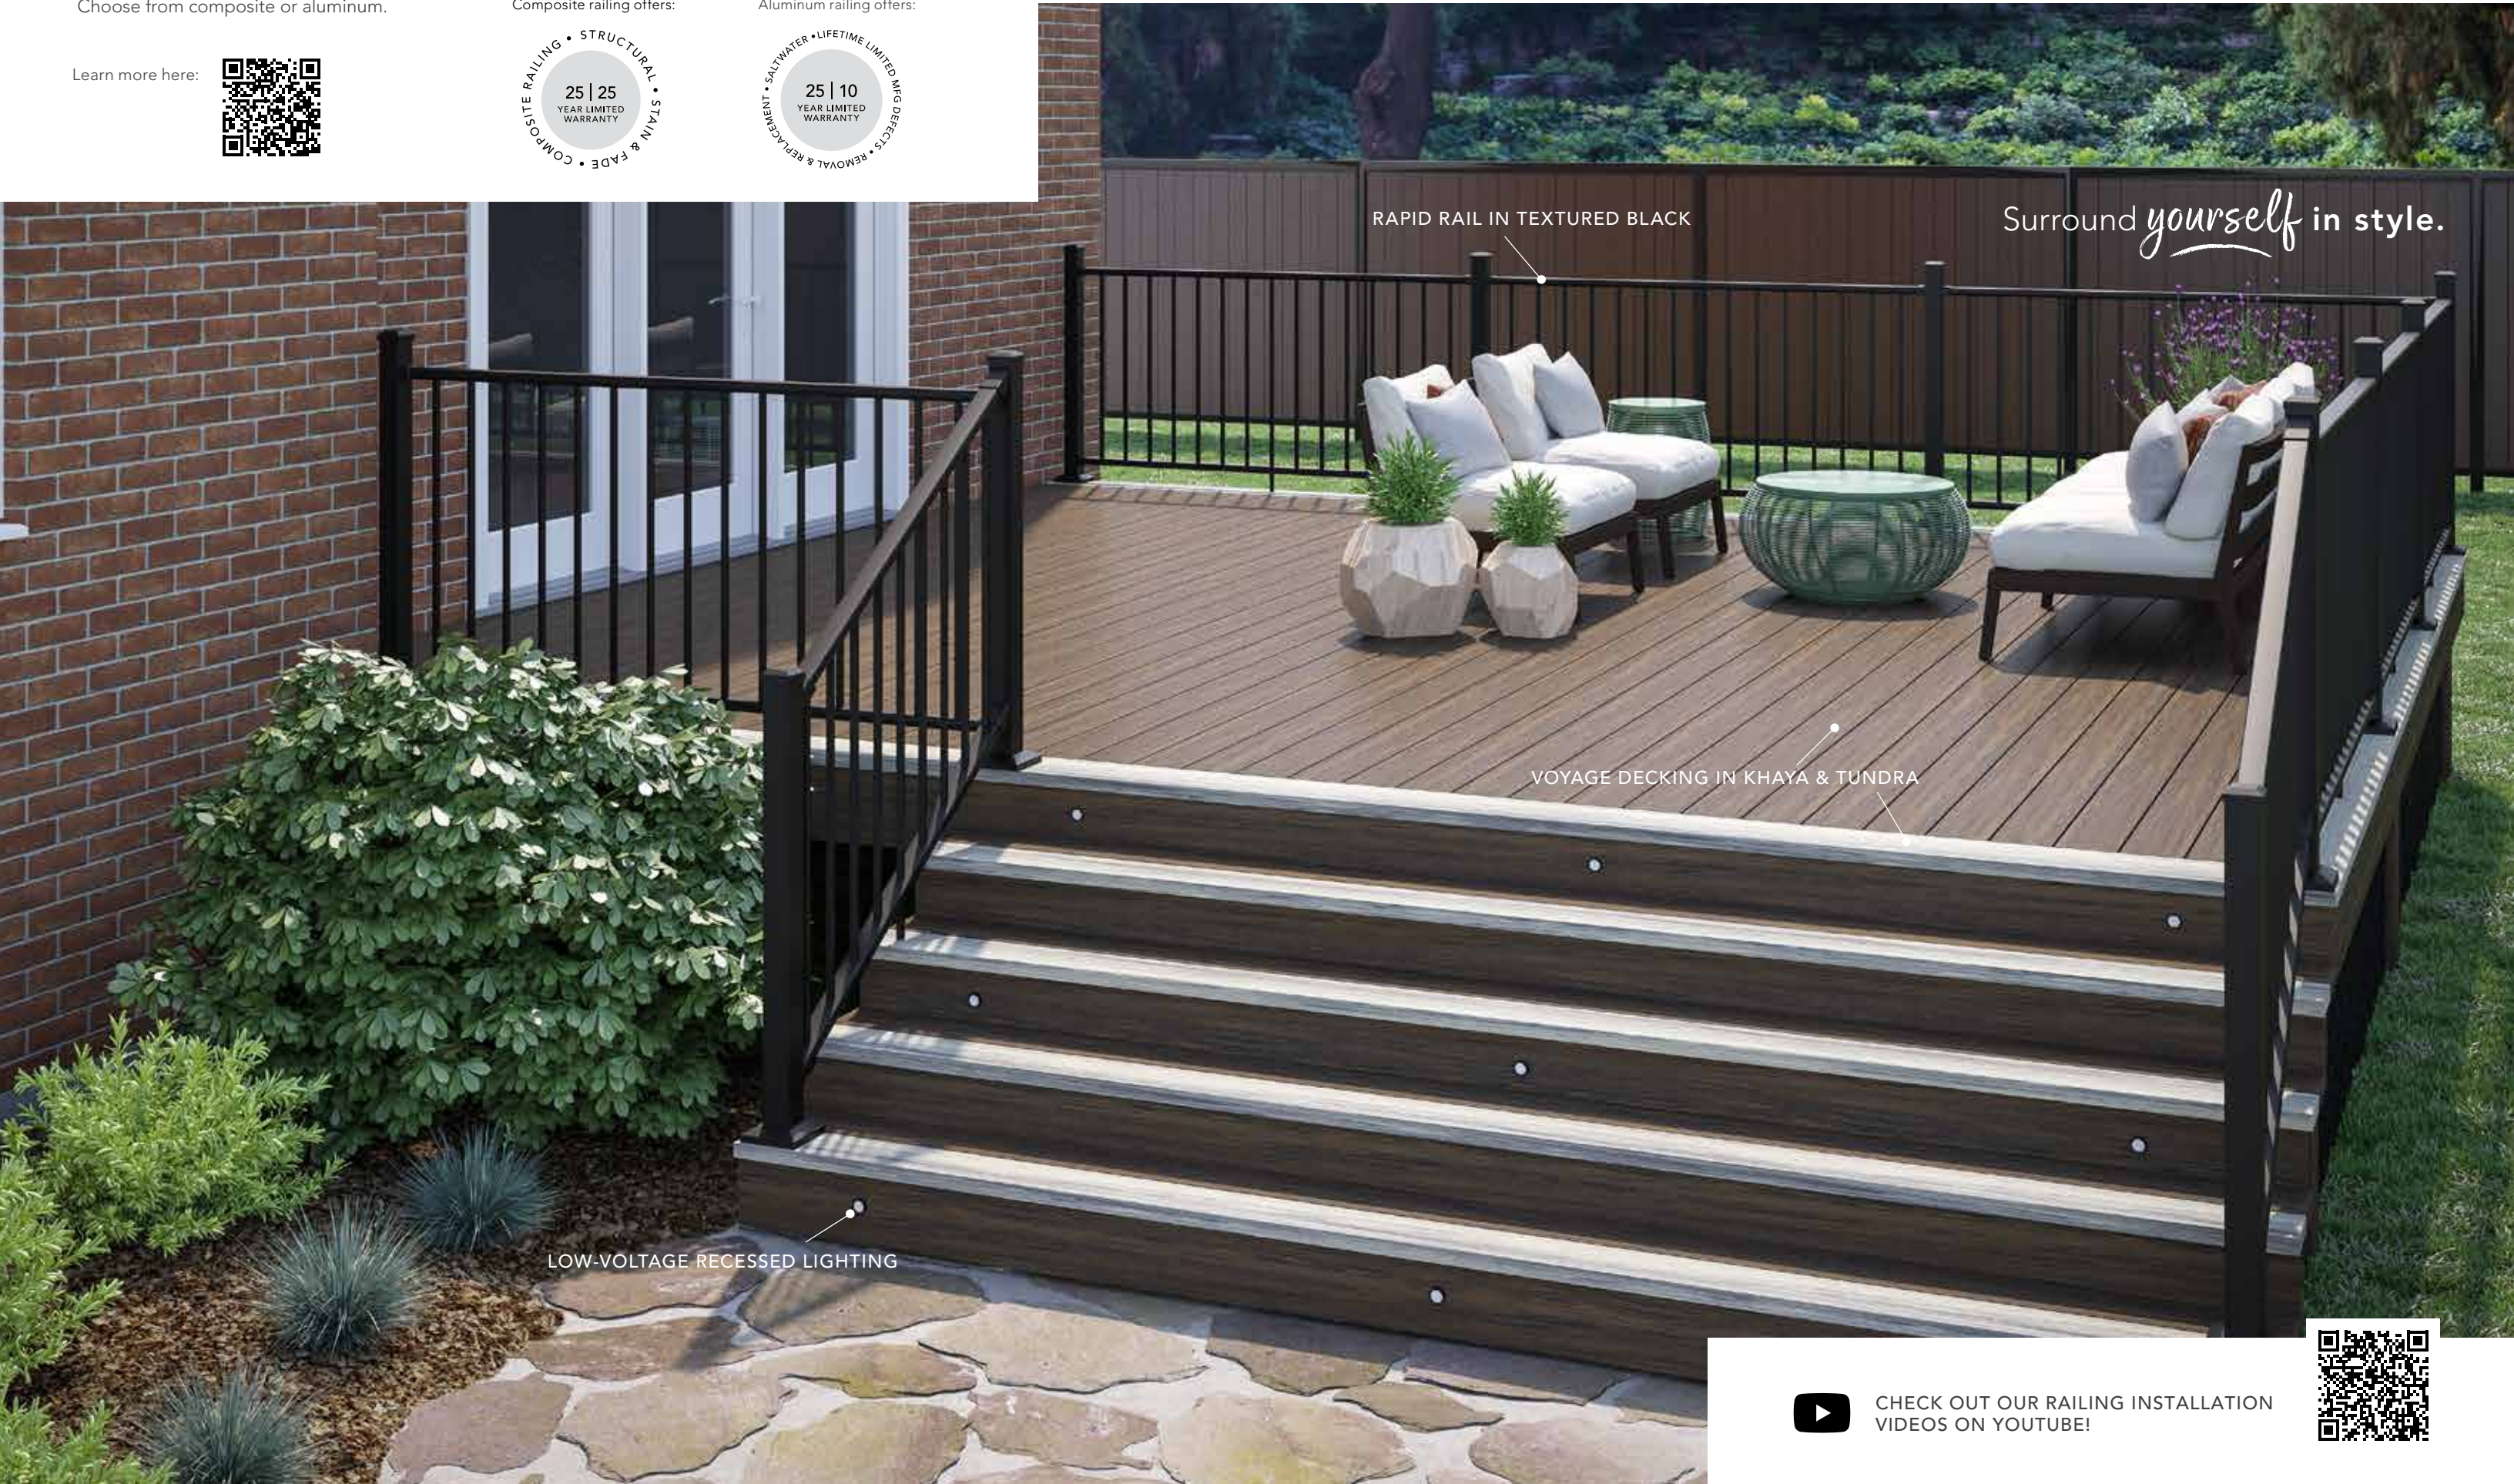

RAILING SYSTEMS

Choose from composite or aluminum.

Composite railing offers:

Aluminum railing offers:

Learn more here:

RAPID RAIL IN TEXTURED BLACK

Surround *yourself* in style.

VOYAGE DECKING IN KHAYA & TUNDRA

LOW-VOLTAGE RECESSED LIGHTING

CHECK OUT OUR RAILING INSTALLATION VIDEOS ON YOUTUBE!