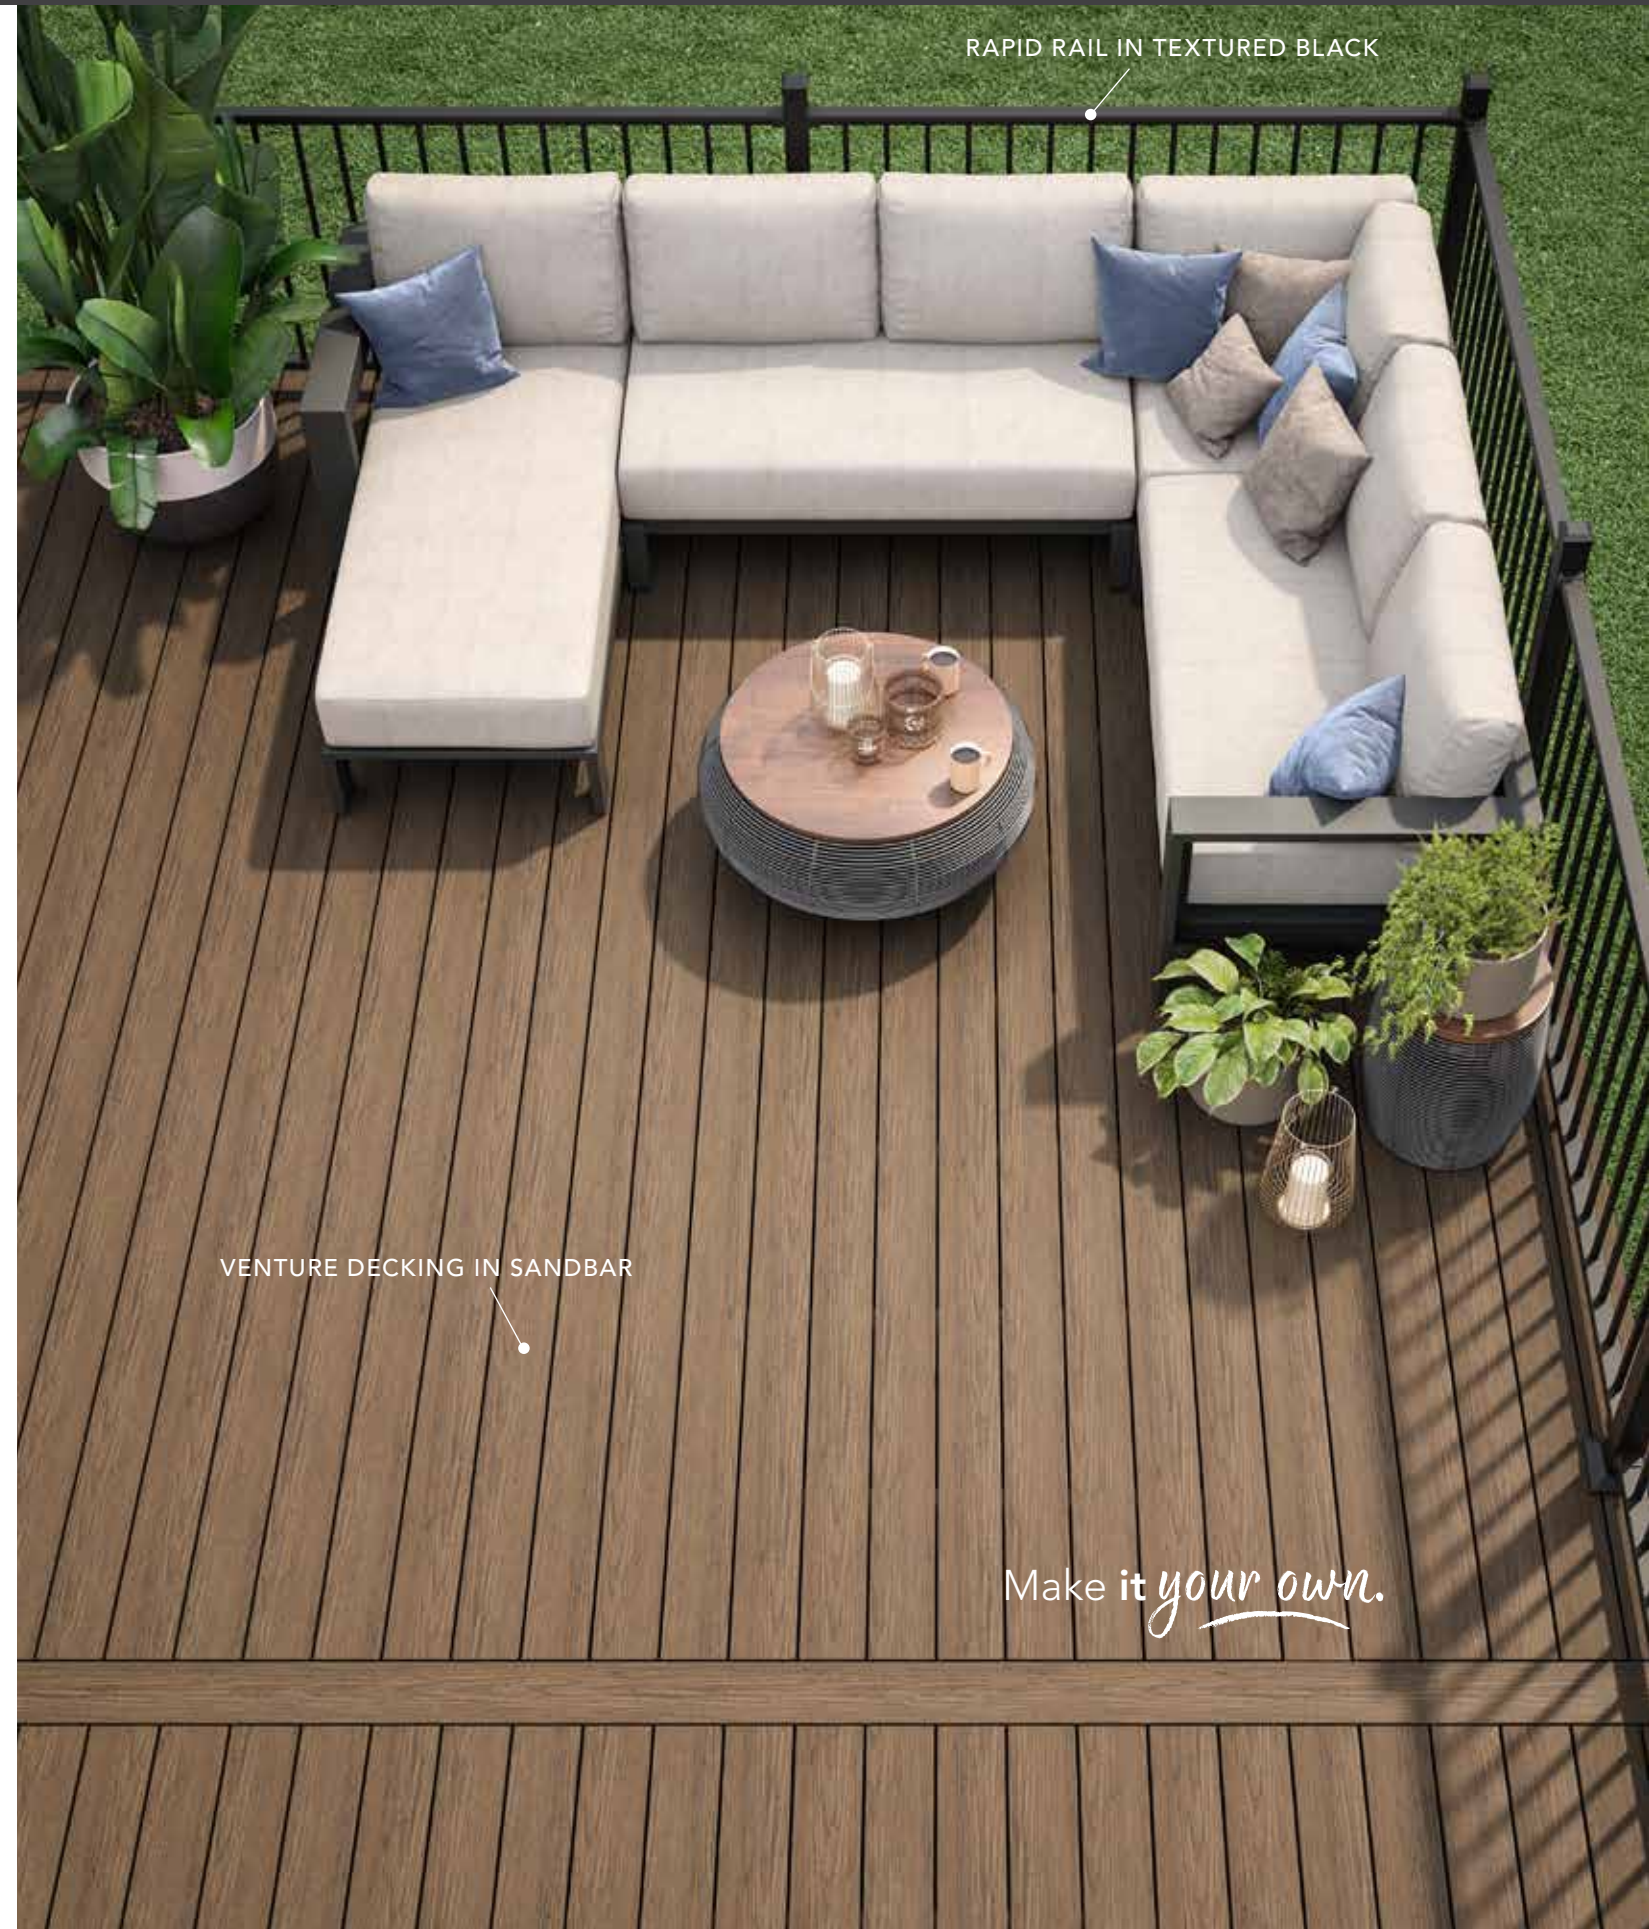

RAPID RAIL IN TEXTURED BLACK

VENTURE DECKING IN SANDBAR

Make *it your own.*